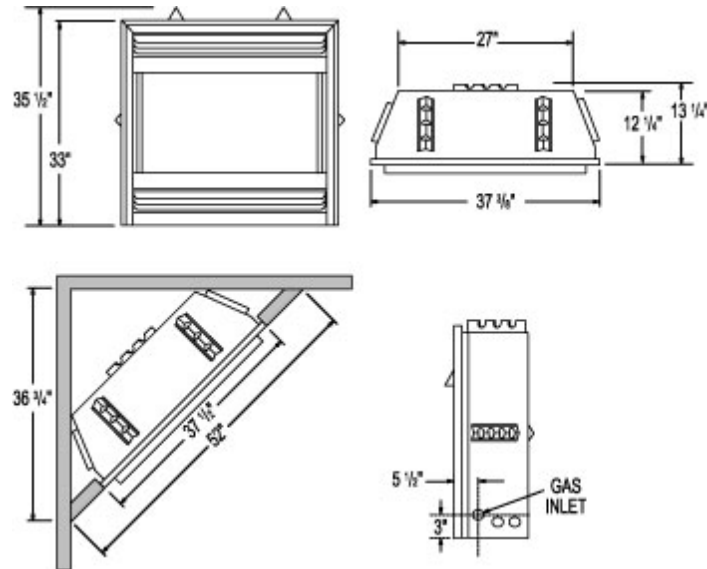

Specifications: GSS36

[Features](#) | [Manual](#)

Specifications

- o 40,000 BTU's
- o 99.9% Efficiency
- o Natural Gas
- o Natural Gas to Propane conversion kit
- o 12" stainless steel gas flex connector and shut off (25/crtn)
- o Tested in Canada and the US as an outdoor gas fireplace
- o Listed to UL CR97-003 and CSA CAN 1-2.21 and IASUS4

Tested in Canada and the US as an outdoor gas fireplace
Listed to UL CR97-003 & CSA CAN1-2.21 & IASUS4

Line dimensions are to be used as a guide only. Please consult your installation manual for updated and precise measurements before proceeding to install or frame your Napoleon Fireplaces.