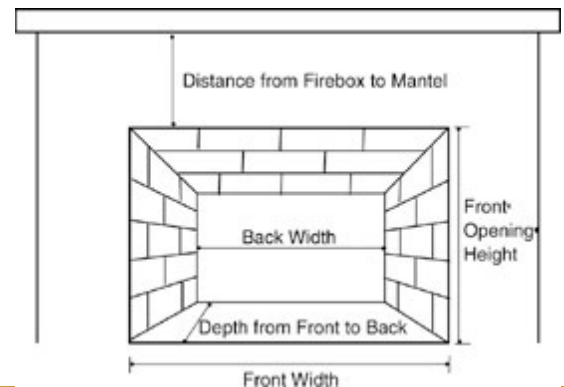

GDI44 Direct Vent Fireplace Insert

| Features | Manual

Specifications	GDI44
Fuel	Natural Gas Propane
BTU Input - Natural Gas	40,000
BTU Input - Propane	40,000
BTU Output - Natural Gas	27,600
BTU Output - Propane	27,600
Maximum Heating Efficiency (Steady state)	
Natural Gas	69%
Propane	69%
Minimum fireplace opening	32"W x 21"H x 16"D

Additional Information

- Approved for bedrooms, bathrooms and bed-sitting rooms
- 2" and 3" direct venting
- Vents vertically up to 35'
- Three sided and four sided trim available with numerous options and designer finishes to suit your taste and decor.

CERTIFIED TO THE DIRECT VENT GAS FIREPLACE STANDARD IN CANADA AND THE UNITED STATES:

ANSI Z21.88 and CSA 2.33

Line dimensions are to be used as a guide only. Please consult your installation manual for updated and precise measurements before proceeding to install or frame your Napoleon Fireplaces. Check all Local and National Building Codes and Gas Regulations