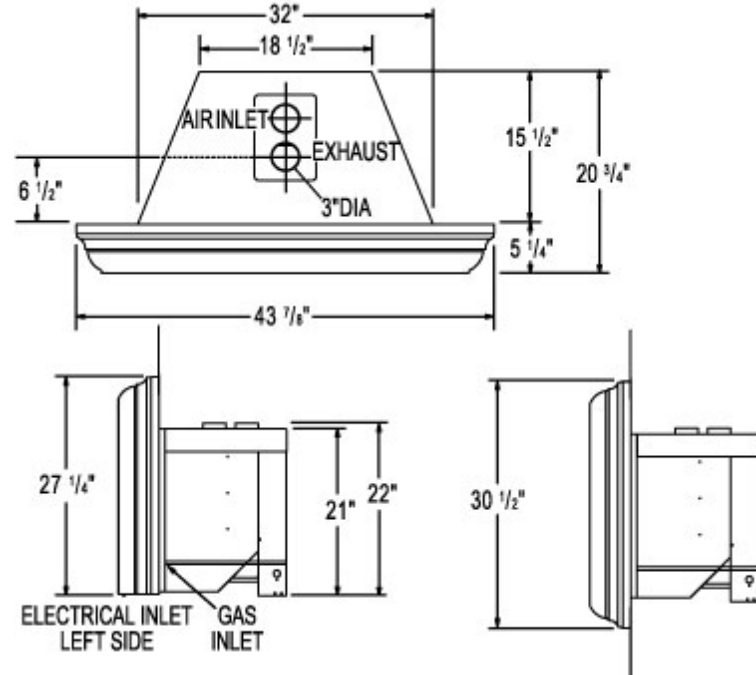

GDI44 Direct Vent Fireplace Insert

| Features | Manual

Specifications	GDI44
Fuel	Natural Gas Propane
BTU Input - Natural Gas	40,000
BTU Input - Propane	40,000
BTU Output - Natural Gas	27,600
BTU Output - Propane	27,600
Maximum Heating Efficiency (Steady state)	
Natural Gas	69%
Propane	69%
Minimum fireplace opening	32"W x 21"H x 16"D

Additional Information

- Approved for bedrooms, bathrooms and bed-sitting rooms
- 2" and 3" direct venting
- Vents vertically up to 35'
- Three sided and four sided trim available with numerous options and designer finishes to suit your taste and decor.

CERTIFIED TO THE DIRECT VENT GAS FIREPLACE STANDARD IN CANADA AND THE UNITED STATES:

ANSI Z21.88 and CSA 2.33

Line dimensions are to be used as a guide only. Please consult your installation manual for updated and precise measurements before proceeding to install or frame your Napoleon Fireplaces. Check all Local and National Building Codes and Gas Regulations