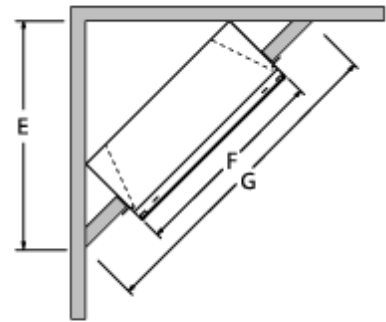

Dimensions

A=38"

B=30 1/2"

C=10 1/18"

D=12 3/32"

E=37 1/4"

F=31"

G=52 1/2"

H=32 3/16"

Line dimensions are to be used as a guide only. Please consult your installation manual for updated and precise measurements before proceeding to install or frame your Napoleon Fireplaces. Check all Local and National Building Codes and Gas Regulations