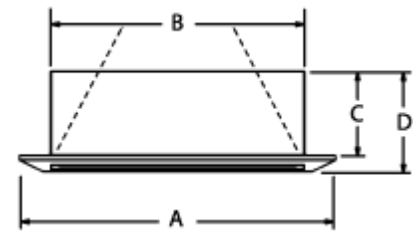

Dimensions

A=38"

B=30 1/2"

C=10 1/18"

D=12 3/32"

E=37 1/4"

F=31"

G=52 1/2"

H=32 3/16"

Line dimensions are to be used as a guide only. Please consult your installation manual for updated and precise measurements before proceeding to install or frame your Napoleon Fireplaces. Check all Local and National Building Codes and Gas Regulations